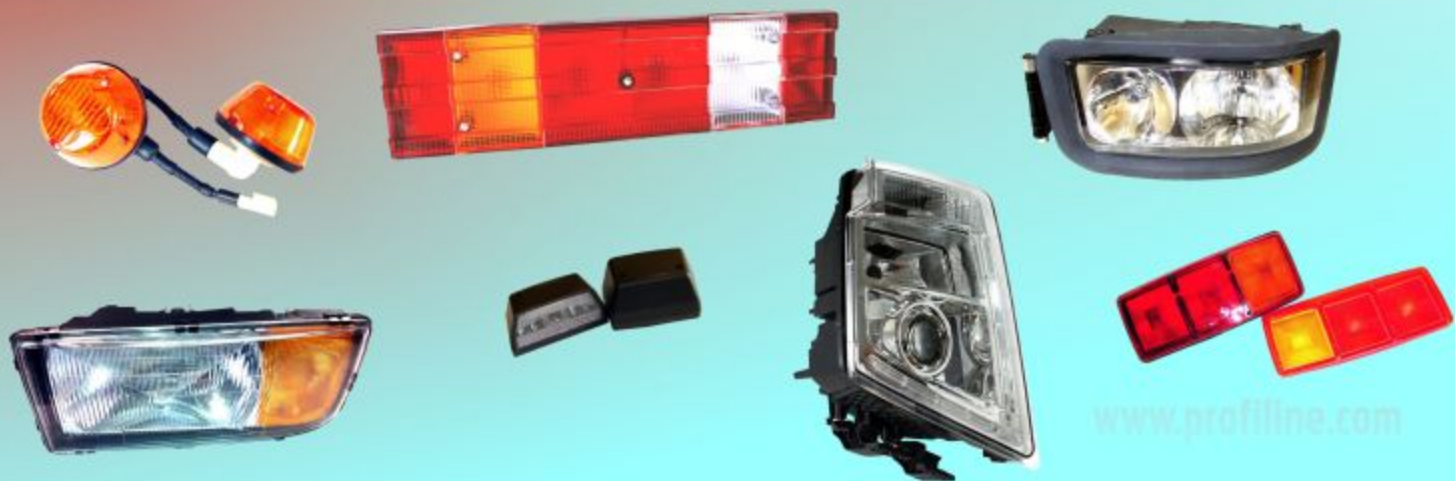

Germany

German quality repair and accessories parts

Truck Bodylighting

www.profiline.com

PROFILINE

KLEEMANN SPARE PARTS

pf./ applicable for **MB SK/ MK/ NG**

pf./ applicable for MB NG