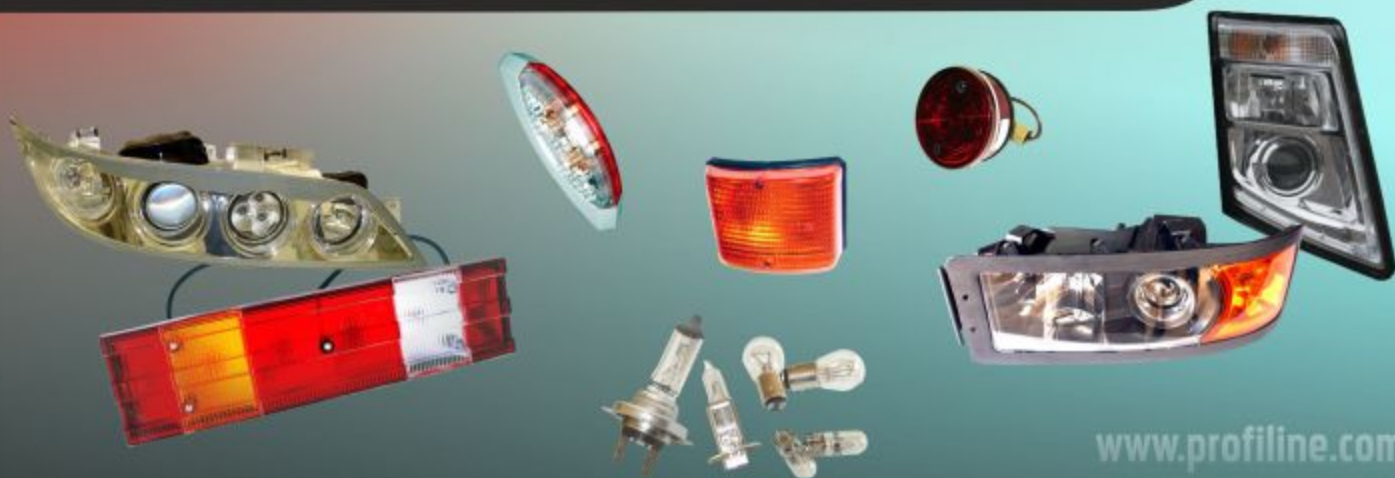

PROFILINE

KLEEMANN SPARE PARTS

Germany

German quality repair and accessories parts

LIGHTING / AUTO LAMPS

www.profiline.com

So erreichen Sie uns/ contact to us

Verkauf/ Sales